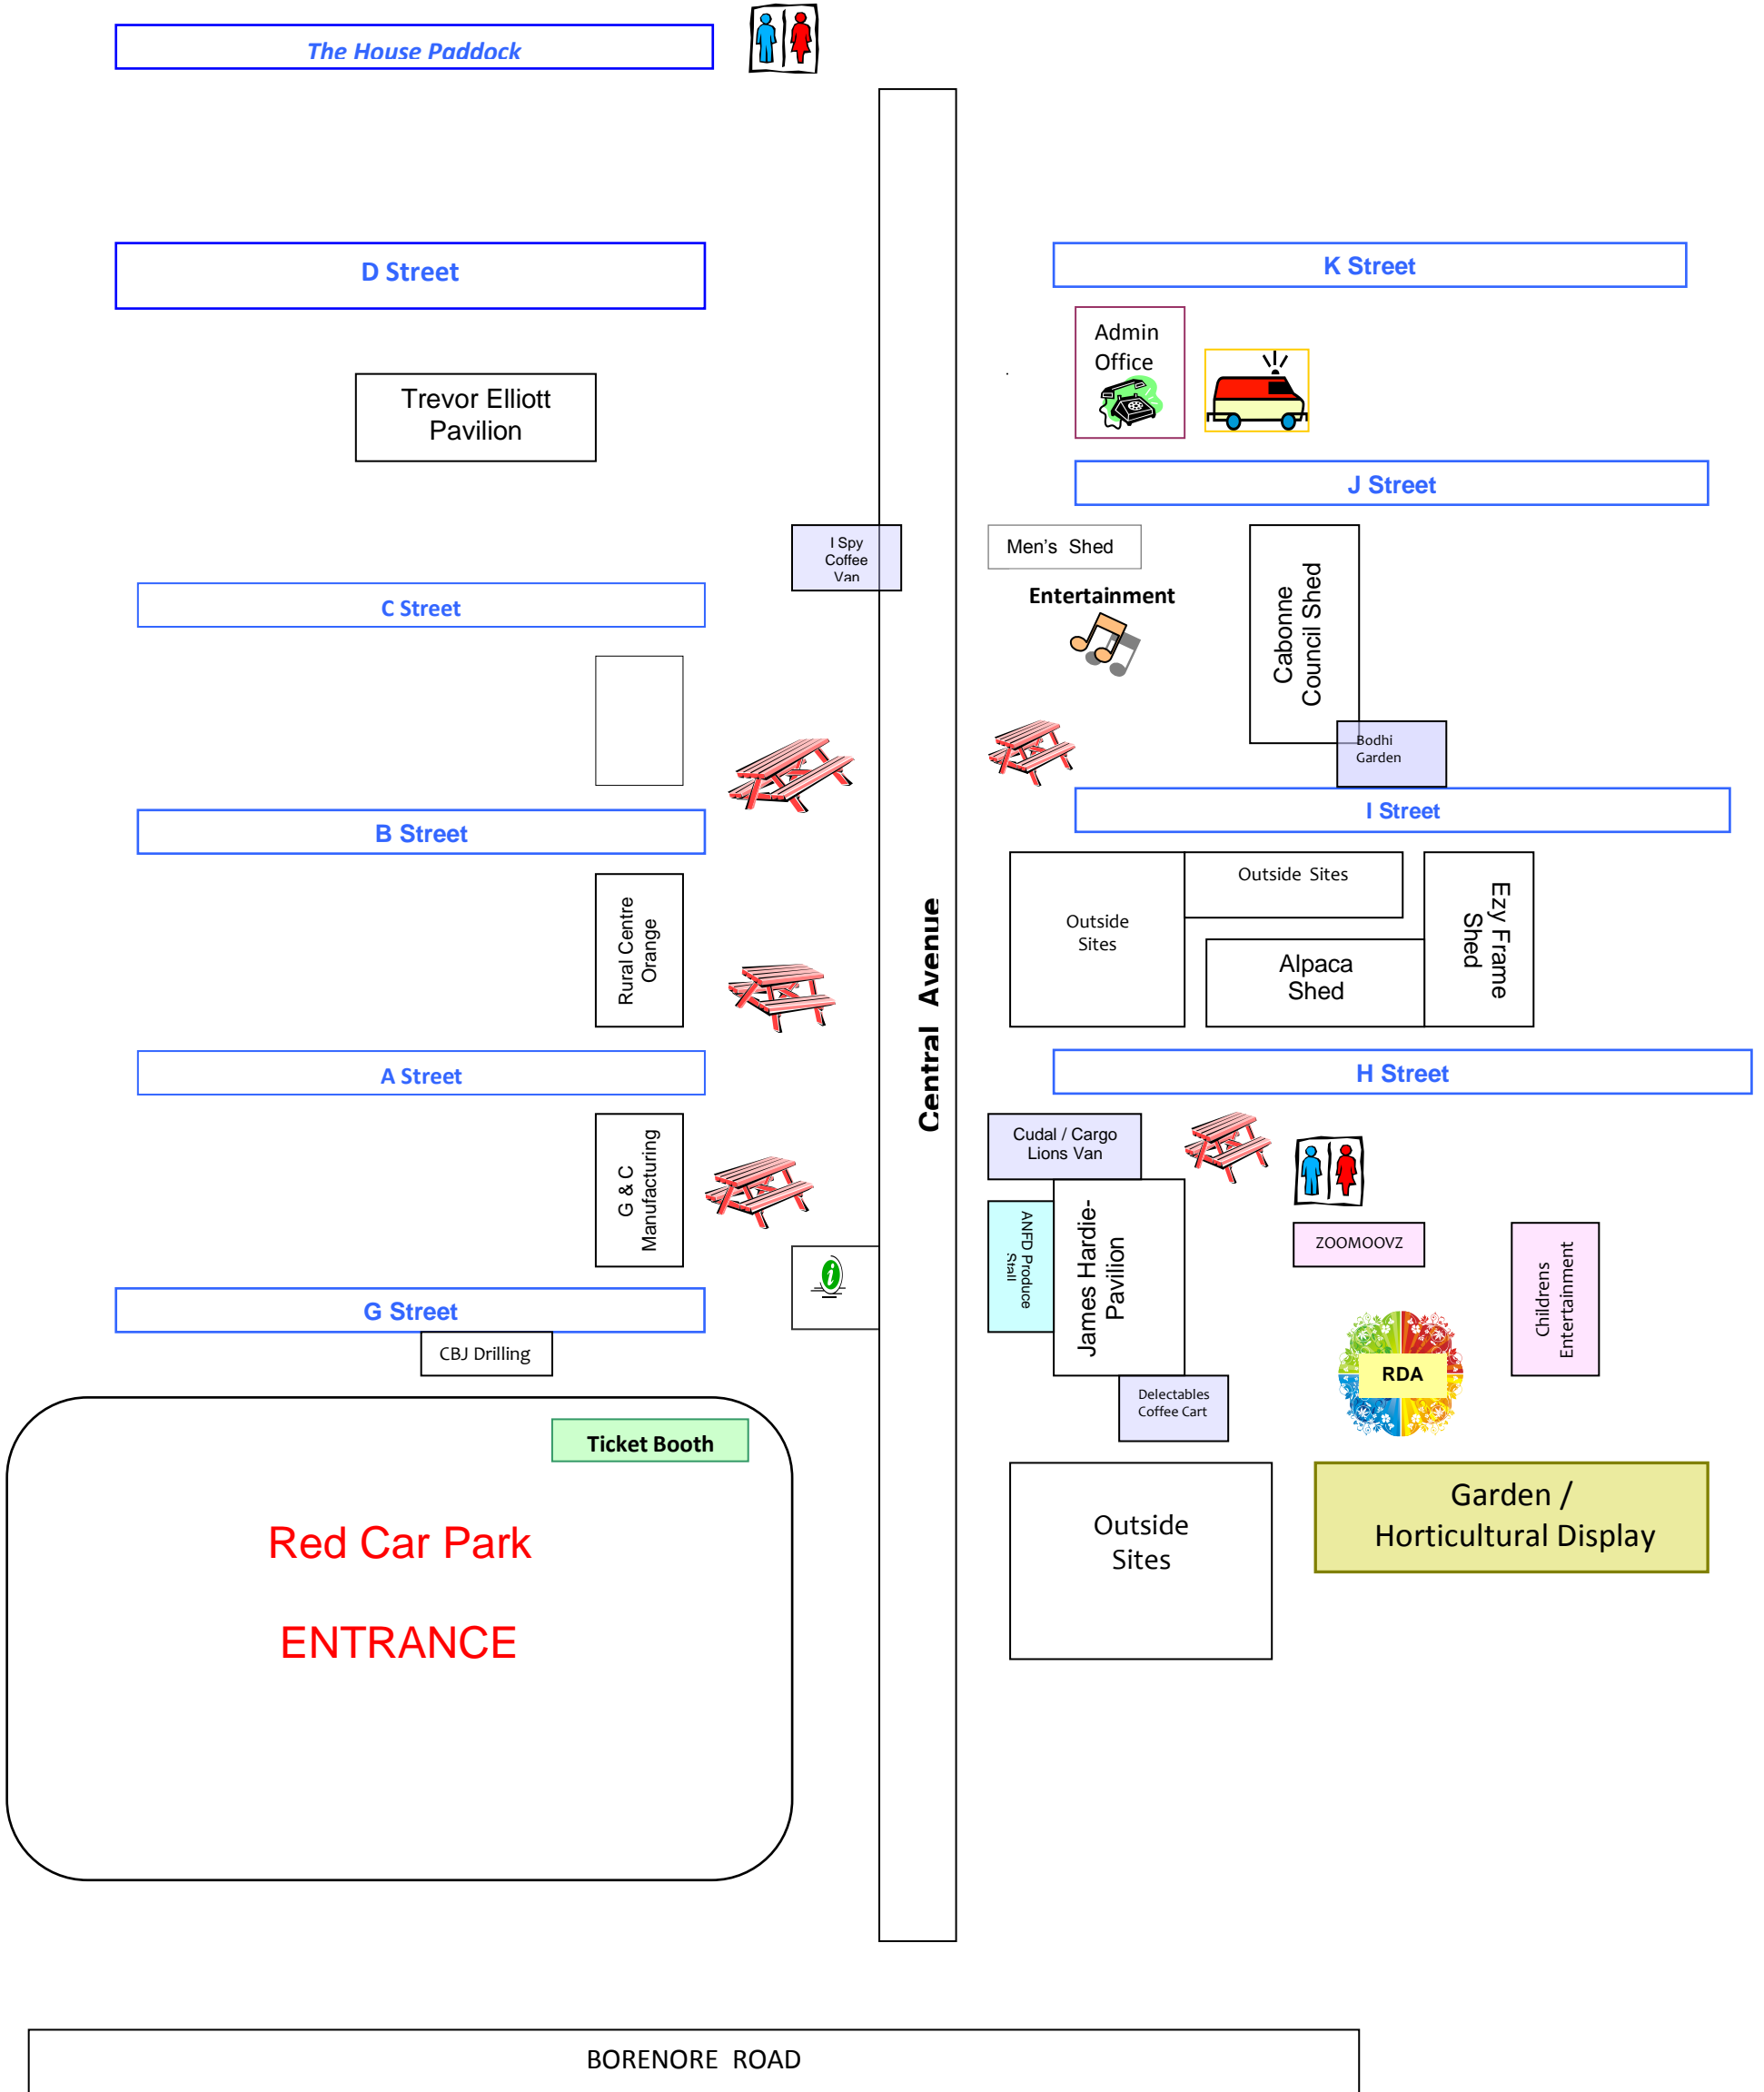

# Central West Garden and Lifestyle Expo – Site Plan 2011

\*\*\*\*\*

1	McDonald Farm Trees
2	McDonald Farm Trees
3	Cut Above Tools
4	Scarborough Fair Herbs & Plants
5	Scarborough Fair Herbs & Plants
6	Bio Diversity Plants & Products
7	Bushman Tanks
8	Bushman Tanks
9	Bill & Narea Piper Statues
10	Robson Tool King
11	Australian Native Landscapes
12	Australian Native Landscapes`
13	Bell River Nursery
14	Narellen Pools & Spas
15	Narellen Pools & Spas
16	Robson Tool King
17	Robson Tool King
18	Ecoscope
19	Ecoscope
20	
21	Plantz & Petz – Cowra
22	Plantz & Petz - Cowra
23	Beverlie Emus
24	Beverlie Emus
25	Mirinee Wool Quilts
26	Mirinee Wool Quilts
<b>ALPACA SHED</b>	
O/S 1	Orange Pekoe Tea House
O/S 2	
1	Garden Lifestyle
2	Garden Lifestyle
3	Shelemah Speciality Bulbs
4 (cnr)	Tanya Pratten
5 (cnr)	Tanya Pratten
6	Jam Cake Toppers
7	Gilbree Geraniums
<b>EZY FRAME SHED</b>	
O/S B/way	
O/S 2.5m x 6.5m	National Australia Bank
1	Macquarie Valley Violets
2	Crunchy Nut Seeds
3	Roofsheen
4	Cowra Turf
5	Cowra Concrete Products
6	S.H.I.P.S Nursery
7	Drayshed Nursery
8	
9	Tens Pain Releif
10	Tanderra Flowers & Reception
11	Tanderra Flowers & Reception
12	Granite Transformations
13	Estate Gardening
<b>JAMES HARDIE PAVILION</b>	
JH 1	Miss Daisy's Sweets & Treats
JH 2	Burn Soy Candles
JH 3	Greenparkes Garden Nursery
JH 4	Greenparkes Garden Nursery
JH 5	Milthorpe Museum