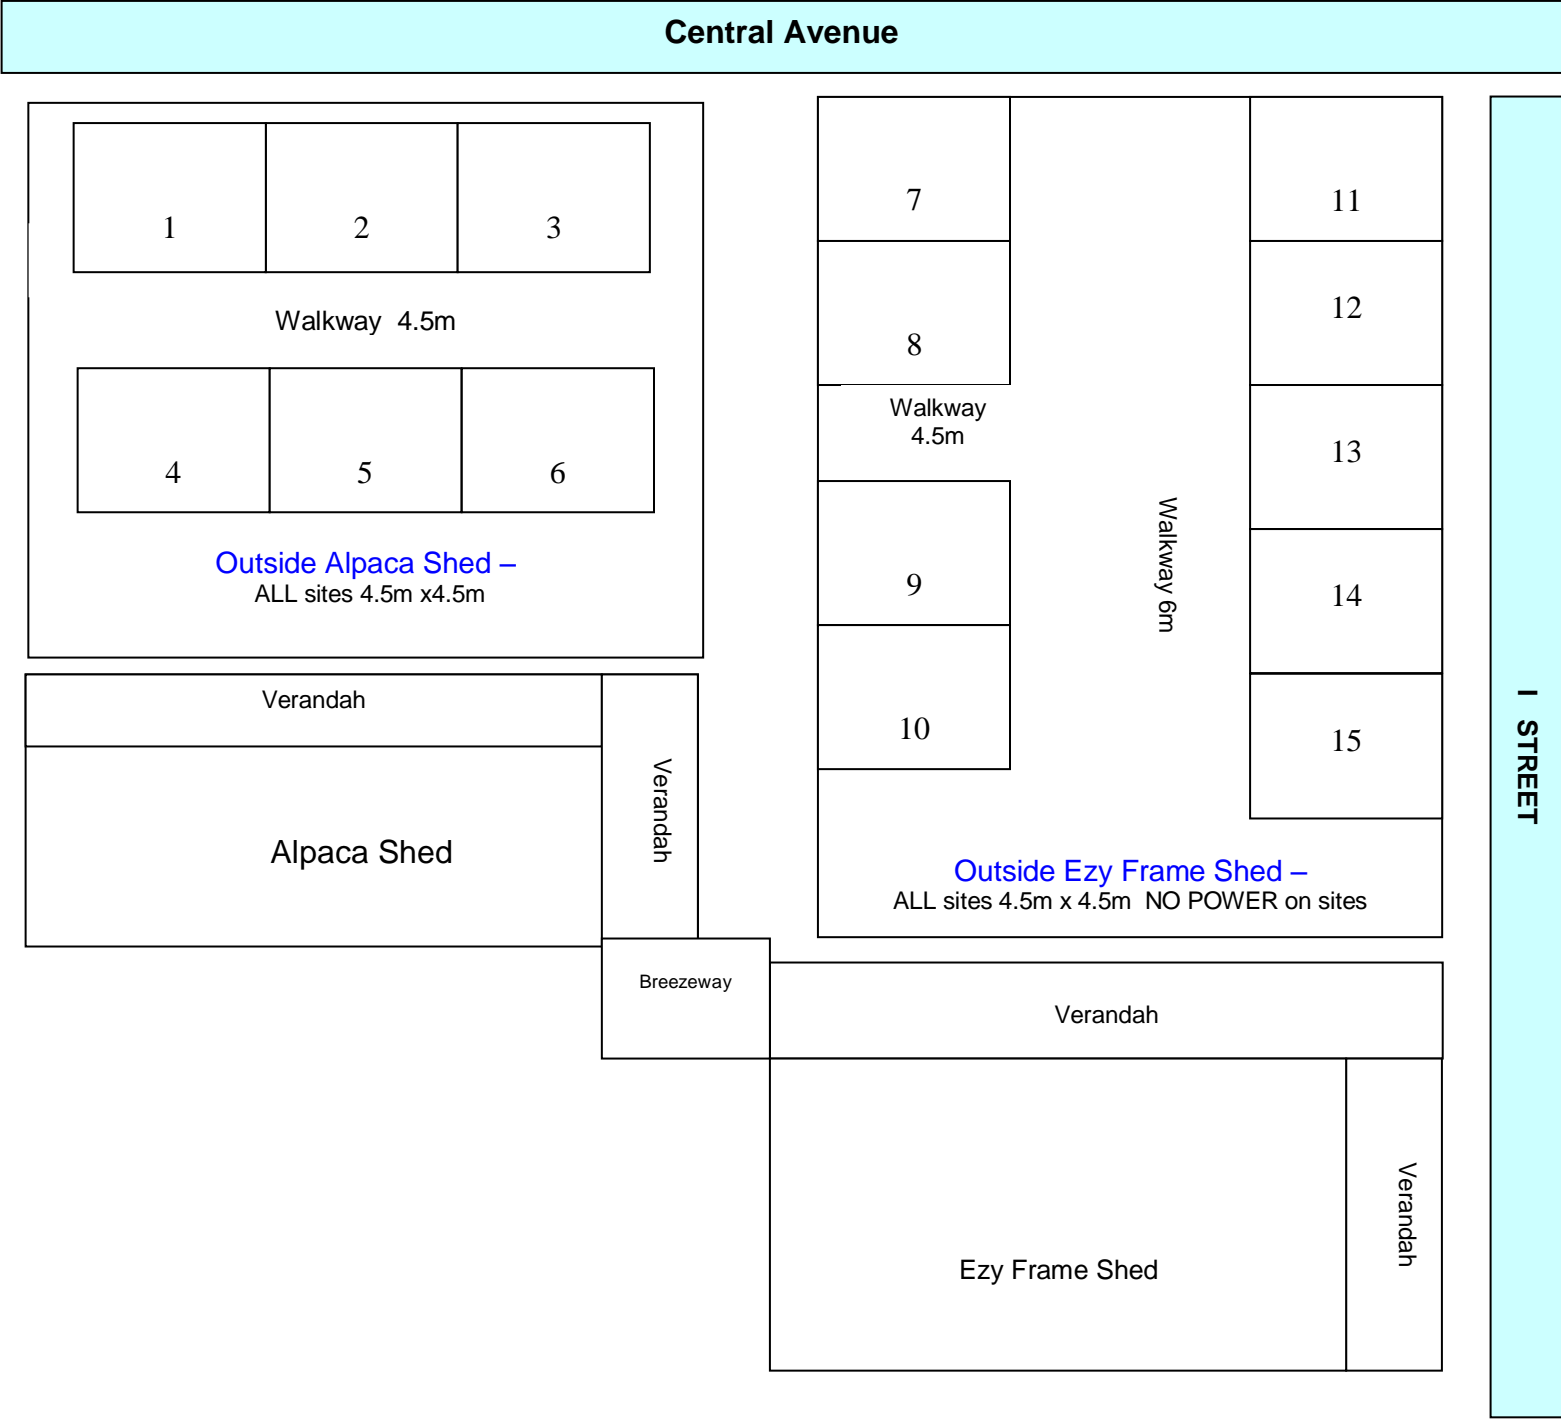

# Central West Garden and Lifestyle Expo – Site Plan 2011

\*\*\*\*\*

1	McDonald Farm Trees
2	McDonald Farm Trees
3	Cut Above Tools
4	Scarborough Fair Herbs & Plants
5	Scarborough Fair Herbs & Plants
6	Bio Diversity Plants & Products
7	Bushman Tanks
8	Bushman Tanks
9	Bill & Narea Piper Statues
10	Robson Tool King
11	Australian Native Landscapes
12	Australian Native Landscapes`
13	Bell River Nursery
14	Narellen Pools & Spas
15	Narellen Pools & Spas
16	Robson Tool King
17	Robson Tool King
18	Ecoscope
19	Ecoscope
20	
21	Plantz & Petz – Cowra
22	Plantz & Petz - Cowra
23	Beverlie Emus
24	Beverlie Emus
25	Mirinee Wool Quilts
26	Mirinee Wool Quilts
<b>ALPACA SHED</b>	
O/S 1	Orange Pekoe Tea House
O/S 2	
1	Garden Lifestyle
2	Garden Lifestyle
3	Shelemah Speciality Bulbs
4 (cnr)	Tanya Pratten
5 (cnr)	Tanya Pratten
6	Jam Cake Toppers
7	Gilbree Geraniums
<b>EZY FRAME SHED</b>	
O/S B/way	
O/S 2.5m x 6.5m	National Australia Bank
1	Macquarie Valley Violets
2	Crunchy Nut Seeds
3	Roofsheen
4	Cowra Turf
5	Cowra Concrete Products
6	S.H.I.P.S Nursery
7	Drayshed Nursery
8	
9	Tens Pain Releif
10	Tanderra Flowers & Reception
11	Tanderra Flowers & Reception
12	Granite Transformations
13	Estate Gardening
<b>JAMES HARDIE PAVILION</b>	
JH 1	Miss Daisy's Sweets & Treats
JH 2	Burn Soy Candles
JH 3	Greenparkes Garden Nursery
JH 4	Greenparkes Garden Nursery
JH 5	Milthorpe Museum