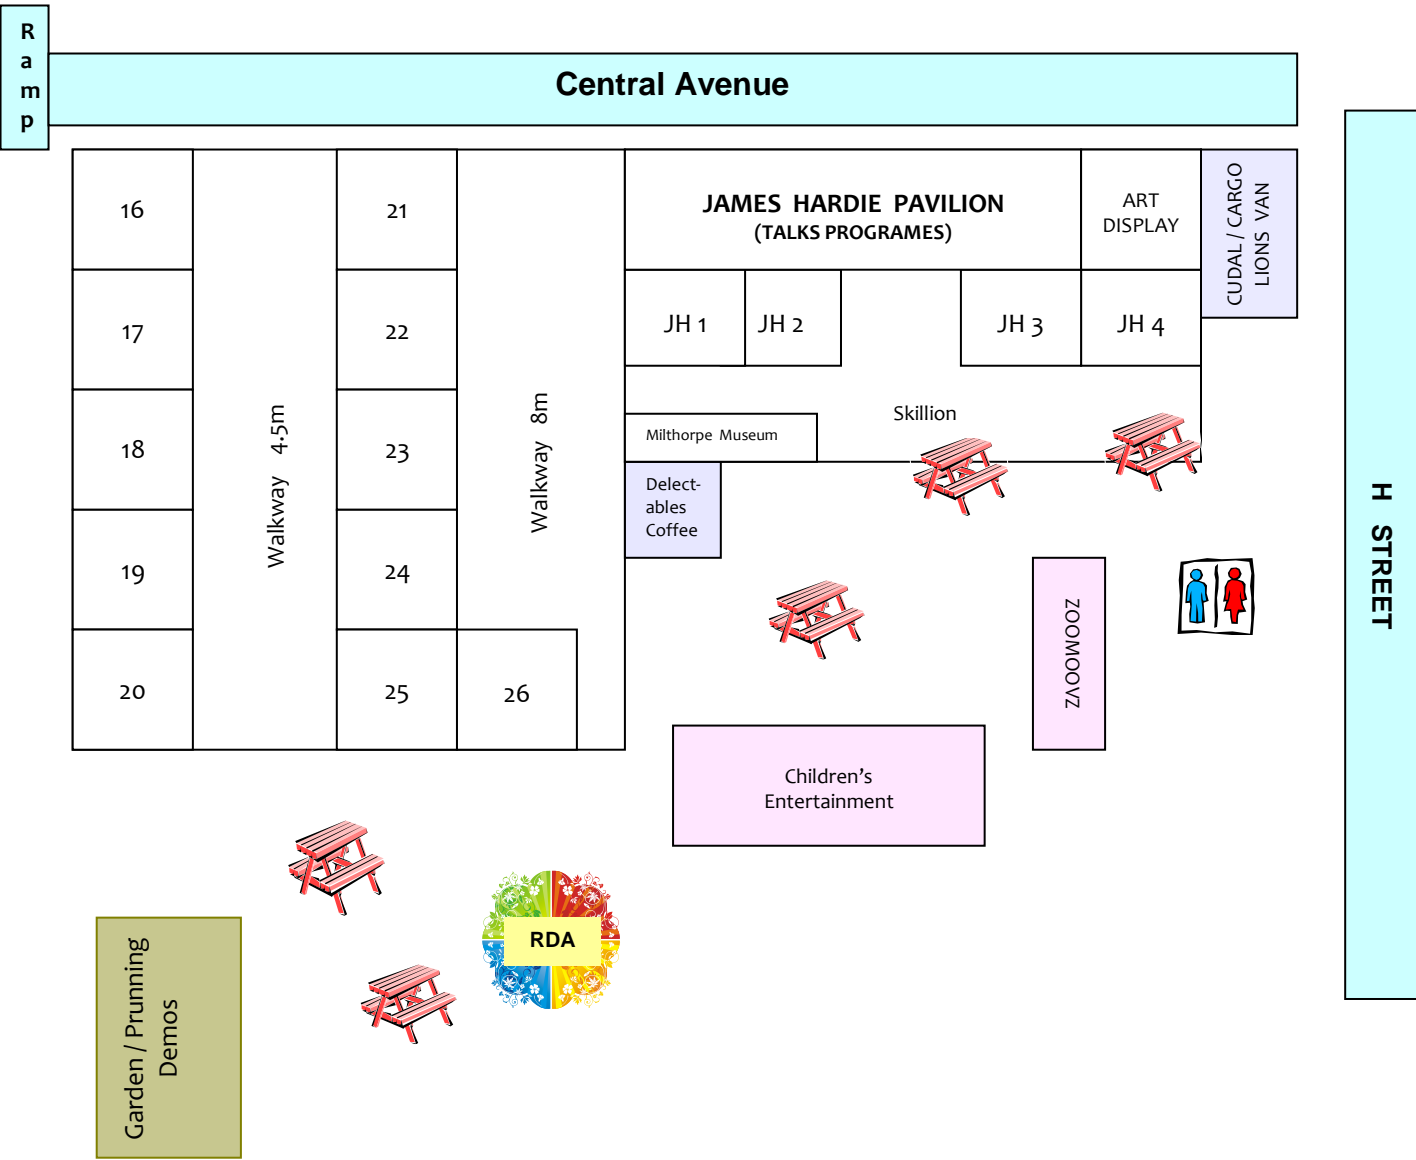

# Central West Garden and Lifestyle Expo – Site Plan 2011

\*\*\*\*\*

1	McDonald Farm Trees
2	McDonald Farm Trees
3	Cut Above Tools
4	Scarborough Fair Herbs & Plants
5	Scarborough Fair Herbs & Plants
6	Bio Diversity Plants & Products
7	Bushman Tanks
8	Bushman Tanks
9	Bill & Narea Piper Statues
10	Robson Tool King
11	Australian Native Landscapes
12	Australian Native Landscapes`
13	Bell River Nursery
14	Narellen Pools & Spas
15	Narellen Pools & Spas
16	Robson Tool King
17	Robson Tool King
18	Ecoscope
19	Ecoscope
20	
21	Plantz & Petz – Cowra
22	Plantz & Petz - Cowra
23	Beverlie Emus
24	Beverlie Emus
25	Mirinee Wool Quilts
26	Mirinee Wool Quilts
<b>ALPACA SHED</b>	
O/S 1	Orange Pekoe Tea House
O/S 2	
1	Garden Lifestyle
2	Garden Lifestyle
3	Shelemah Speciality Bulbs
4 (cnr)	Tanya Pratten
5 (cnr)	Tanya Pratten
6	Jam Cake Toppers
7	Gilbree Geraniums
<b>EZY FRAME SHED</b>	
O/S B/way	
O/S 2.5m x 6.5m	National Australia Bank
1	Macquarie Valley Violets
2	Crunchy Nut Seeds
3	Roofsheen
4	Cowra Turf
5	Cowra Concrete Products
6	S.H.I.P.S Nursery
7	Drayshed Nursery
8	
9	Tens Pain Releif
10	Tanderra Flowers & Reception
11	Tanderra Flowers & Reception
12	Granite Transformations
13	Estate Gardening
<b>JAMES HARDIE PAVILION</b>	
JH 1	Miss Daisy's Sweets & Treats
JH 2	Burn Soy Candles
JH 3	Greenparkes Garden Nursery
JH 4	Greenparkes Garden Nursery
JH 5	Milthorpe Museum